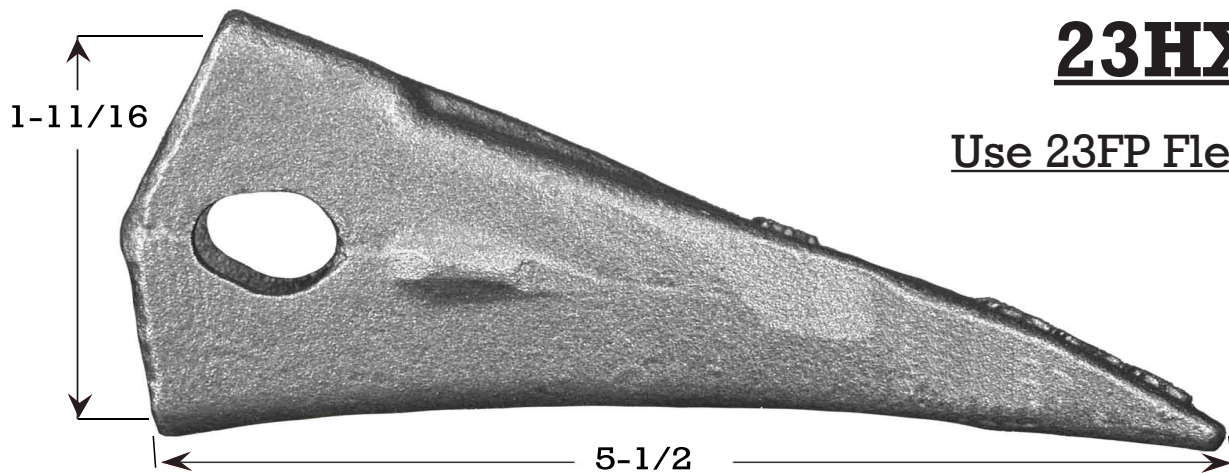

H&L® Type Teeth

23HXS

Short

Use 23FP Flex Pin

23HXL

Use 23FP Flex Pin

Pin-On Adapters

D834-23HX