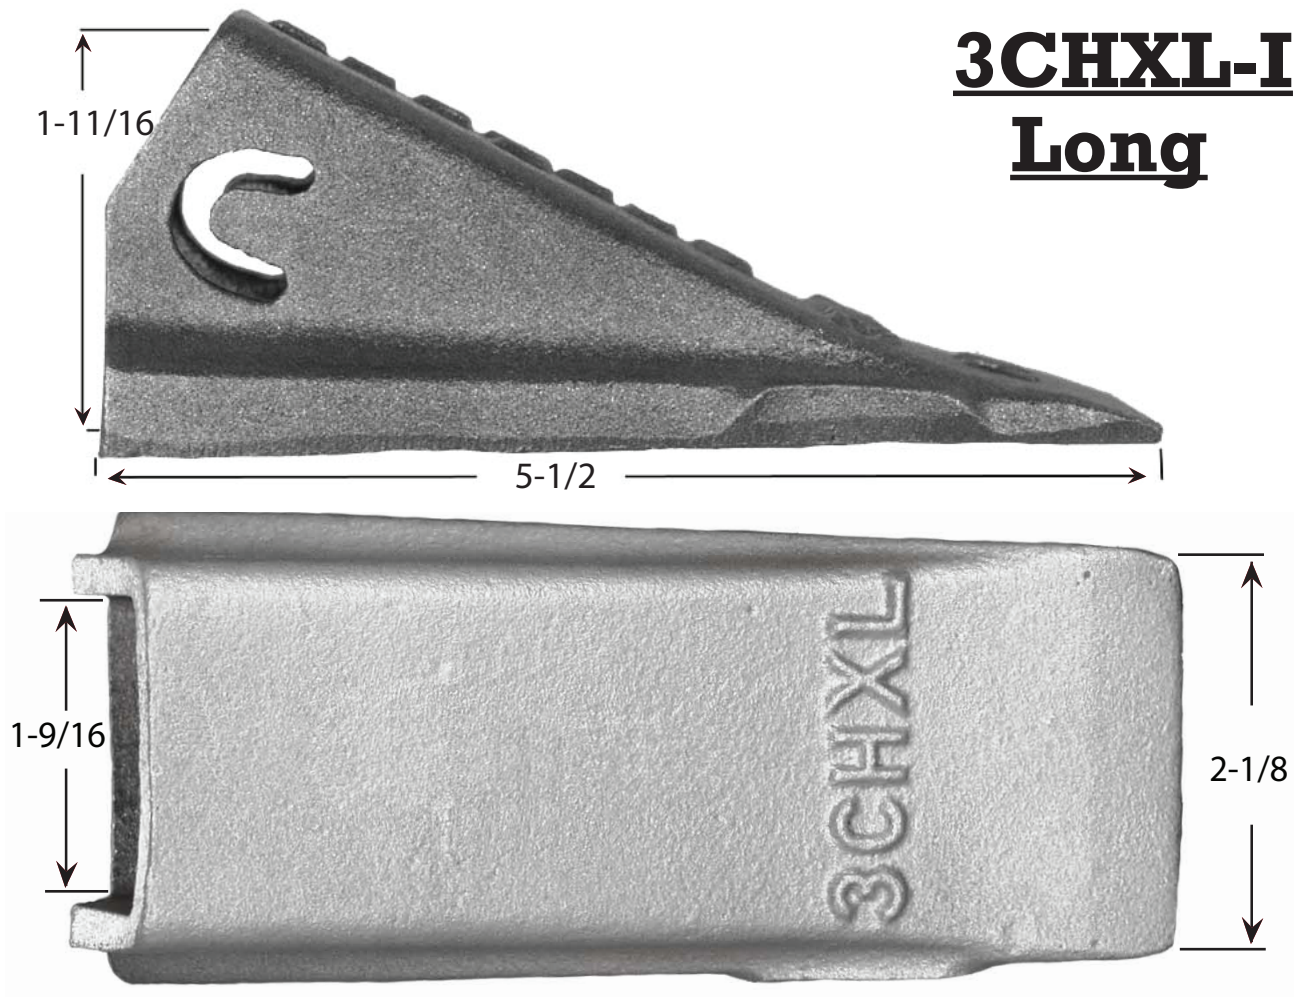

H&L® Style Teeth

D835-2A

H&L® Style Teeth

3CHXS-I

3CHXL-I
Long

H&L® Style Teeth

T3C
Tiger

D925-3C

H&L® Type Teeth

23HXS

Short

Use 23FP Flex Pin

23HXL

Use 23FP Flex Pin

Pin-On Adapters

D834-23HX