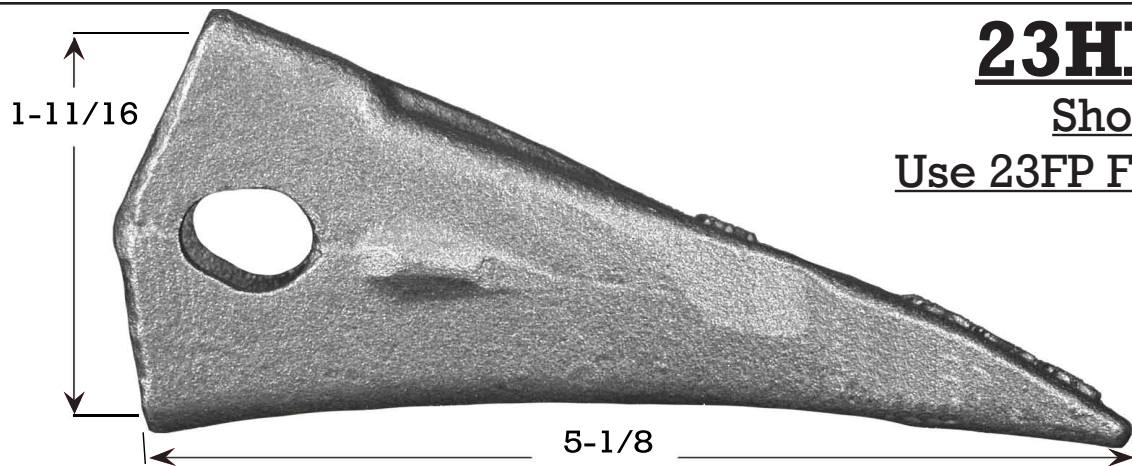

H&L® Style Teeth

D835-2A

H&L® Style Teeth

3CHXS-I

3CHXL-I
Long

H&L® Style Teeth

T3C
Tiger

D925-3C

H&L® Type Teeth

23HXS

Short

Use 23FP Flex Pin

23HXL

Use 23FP Flex Pin

Pin-On Adapters

D834-23HX